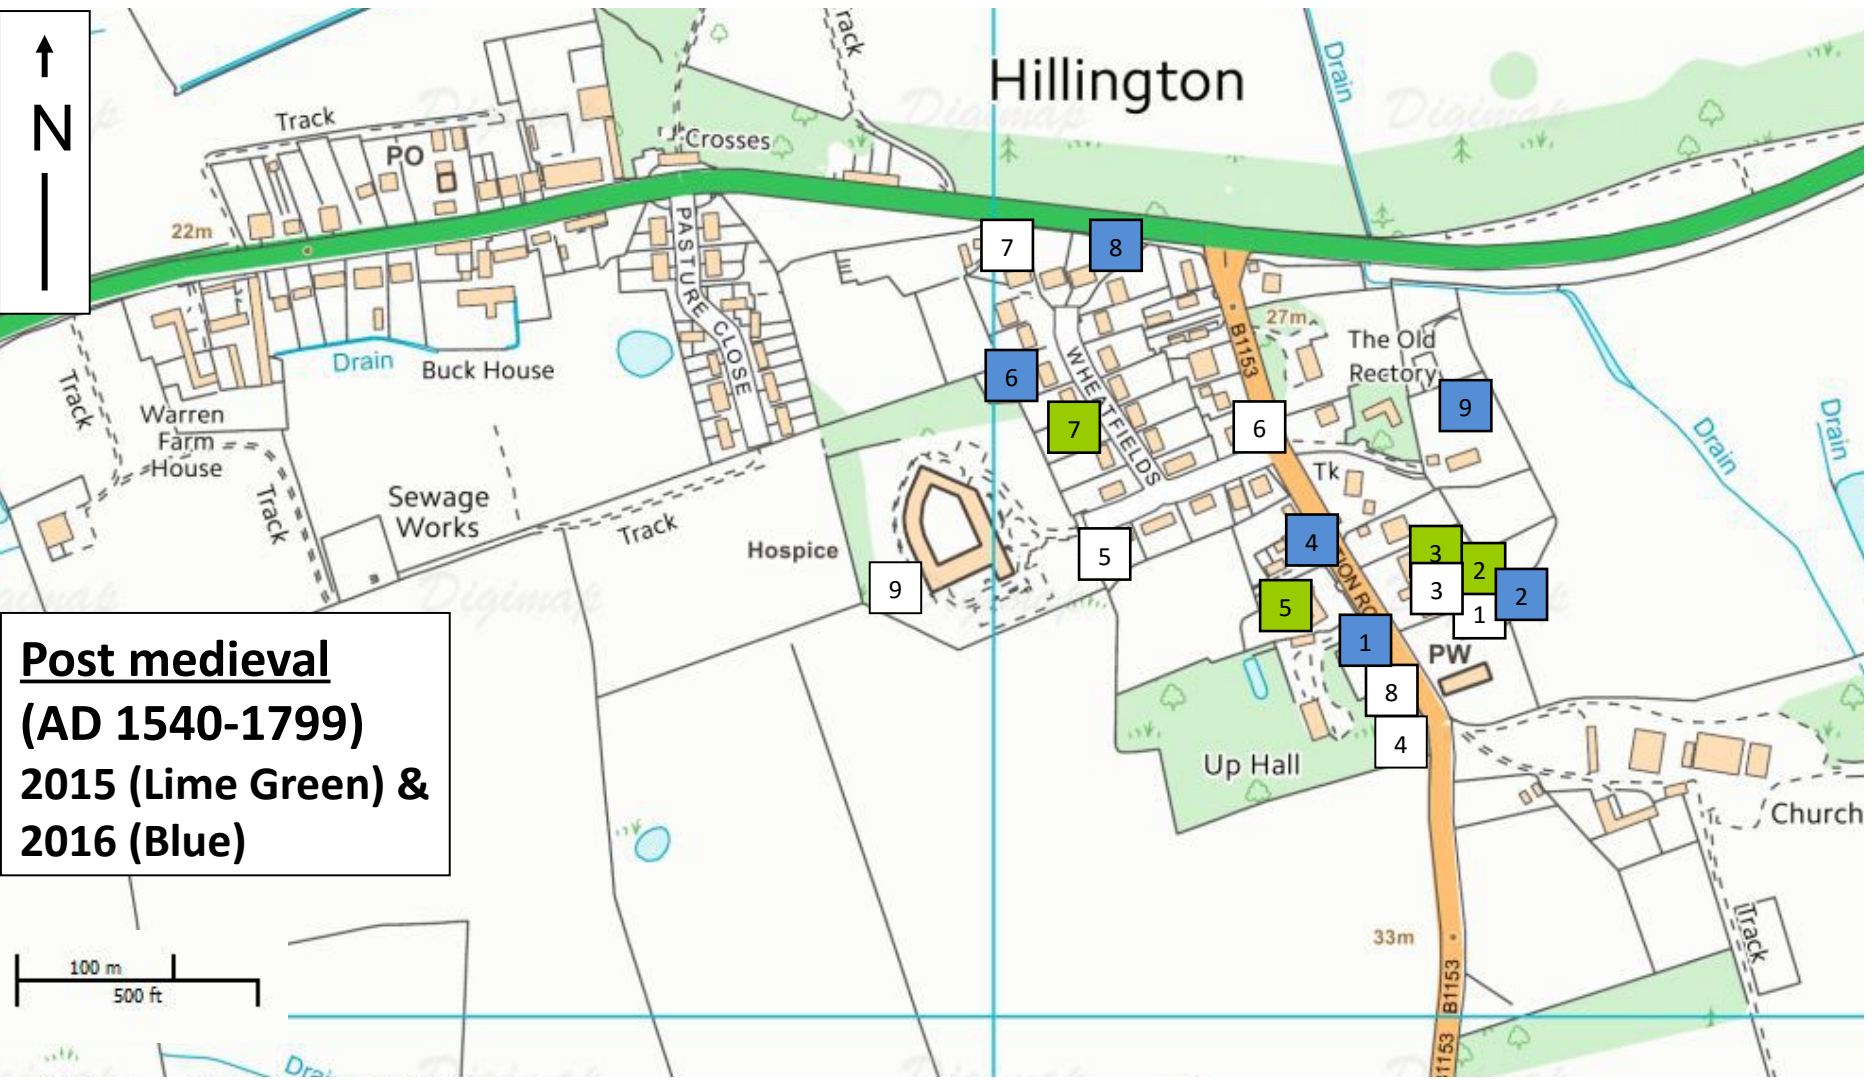

Hillington

Hillington
Test Pit Locations
2015 (Lime Green) &
2016 (Blue)

100 m
500 ft

Hillington

**Late Bronze Age
(1200-800 BC)
2015 (Lime Green) &
2016 (Blue)**

100 m
500 ft

Hillington

Roman
(AD 43-410)
2015 (Lime Green) &
2016 (Blue)

Hillington

**Early Anglo Saxon
(AD 410-699)
2015 (Lime Green) &
2016 (Blue)**

100 m
500 ft

Hillington

**Middle Anglo Saxon
(AD 700-849)
2015 (Lime Green) &
2016 (Blue)**

100 m
500 ft

Hillington

**Late Anglo Saxon
(AD 850-1065)
2015 (Lime Green) &
2016 (Blue)**

100 m
500 ft

Hillington

**High medieval
(AD 1066-1399)
2015 (Lime Green) &
2016 (Blue)**

100 m
500 ft

Hillington

**Late medieval
(AD 1400-1539)
2015 (Lime Green) &
2016 (Blue)**

100 m
500 ft

Hillington

**Post medieval
(AD 1540-1799)
2015 (Lime Green) &
2016 (Blue)**

100 m
500 ft

Hillington

Victorian
(AD 1800-1900)
2015 (Lime Green) &
2016 (Blue)

100 m
500 ft