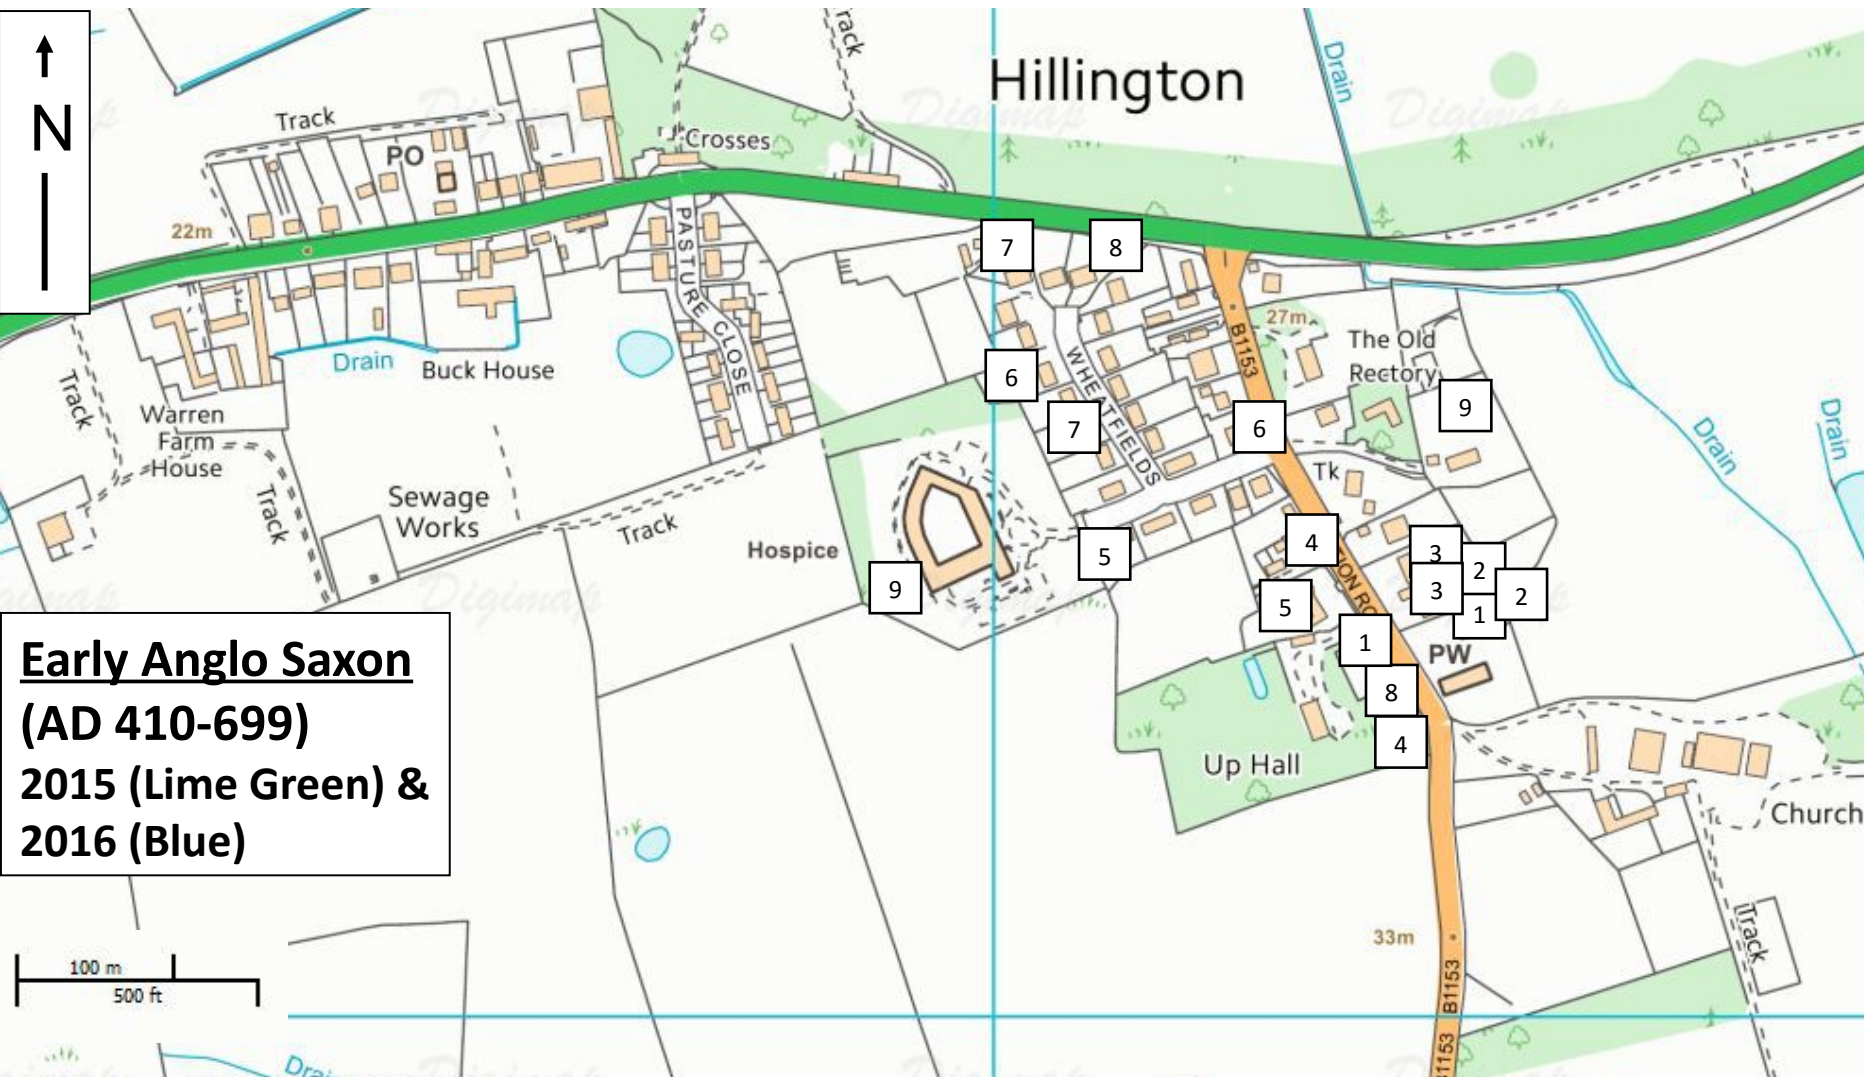

Hillington

Hillington
Test Pit Locations
2015 (Lime Green) &
2016 (Blue)

100 m
500 ft

Hillington

**Late Bronze Age
(1200-800 BC)
2015 (Lime Green) &
2016 (Blue)**

100 m
500 ft

Hillington

Roman
(AD 43-410)
2015 (Lime Green) &
2016 (Blue)

Hillington

**Early Anglo Saxon
(AD 410-699)
2015 (Lime Green) &
2016 (Blue)**

100 m
500 ft

Hillington

**Middle Anglo Saxon
(AD 700-849)
2015 (Lime Green) &
2016 (Blue)**

100 m
500 ft

Hillington

**Late Anglo Saxon
(AD 850-1065)
2015 (Lime Green) &
2016 (Blue)**

100 m
500 ft

Hillington

**High medieval
(AD 1066-1399)
2015 (Lime Green) &
2016 (Blue)**

100 m
500 ft

Hillington

**Late medieval
(AD 1400-1539)
2015 (Lime Green) &
2016 (Blue)**

100 m
500 ft

Hillington

**Post medieval
(AD 1540-1799)
2015 (Lime Green) &
2016 (Blue)**

100 m
500 ft

Hillington

Victorian
(AD 1800-1900)
2015 (Lime Green) &
2016 (Blue)

100 m
500 ft