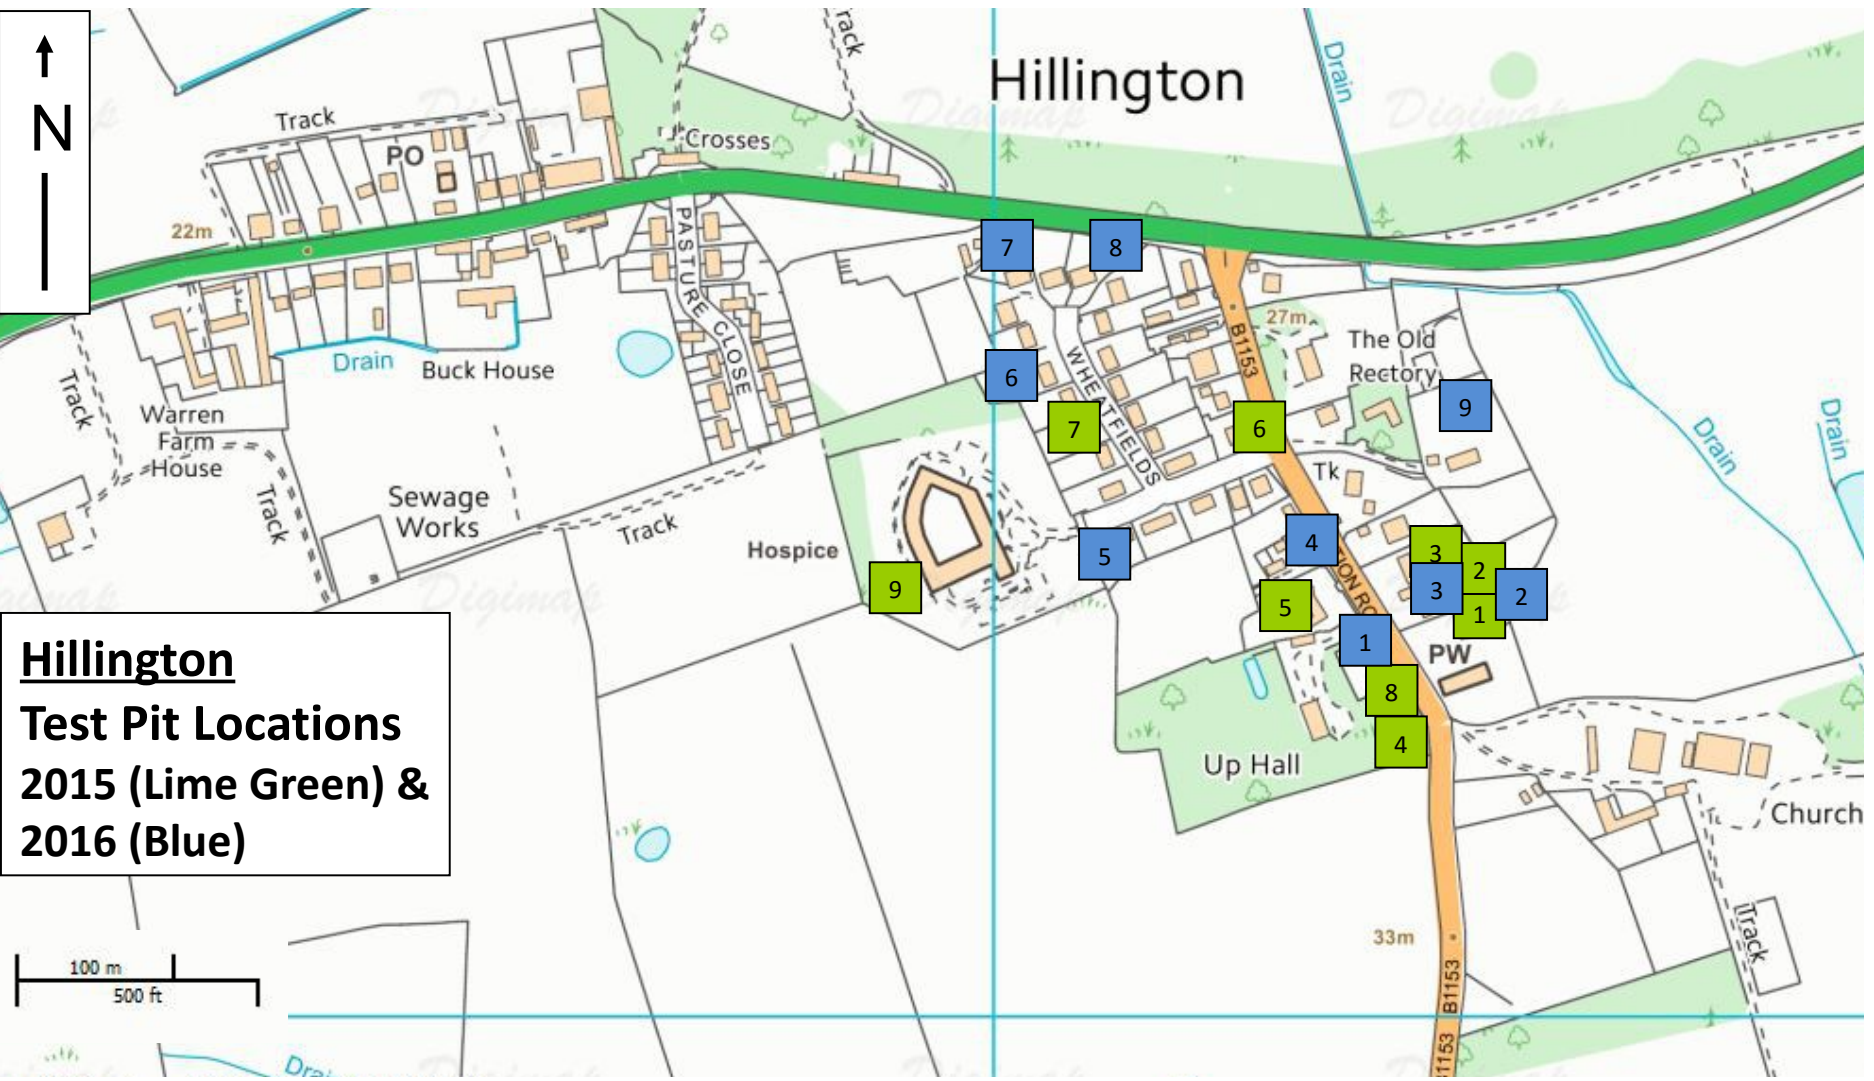

Hillington

Hillington
Test Pit Locations
2015 (Lime Green) &
2016 (Blue)

100 m
500 ft

Hillington

**Late Bronze Age
(1200-800 BC)
2015 (Lime Green) &
2016 (Blue)**

100 m
500 ft

Hillington

Roman
(AD 43-410)
2015 (Lime Green) &
2016 (Blue)

Hillington

**Early Anglo Saxon
(AD 410-699)
2015 (Lime Green) &
2016 (Blue)**

100 m
500 ft

Hillington

**Middle Anglo Saxon
(AD 700-849)
2015 (Lime Green) &
2016 (Blue)**

100 m
500 ft

Hillington

**Late Anglo Saxon
(AD 850-1065)
2015 (Lime Green) &
2016 (Blue)**

100 m
500 ft

Hillington

**High medieval
(AD 1066-1399)
2015 (Lime Green) &
2016 (Blue)**

100 m
500 ft

Hillington

**Late medieval
(AD 1400-1539)
2015 (Lime Green) &
2016 (Blue)**

100 m
500 ft

Hillington

**Post medieval
(AD 1540-1799)
2015 (Lime Green) &
2016 (Blue)**

100 m
500 ft

Hillington

Victorian
(AD 1800-1900)
2015 (Lime Green) &
2016 (Blue)

100 m
500 ft