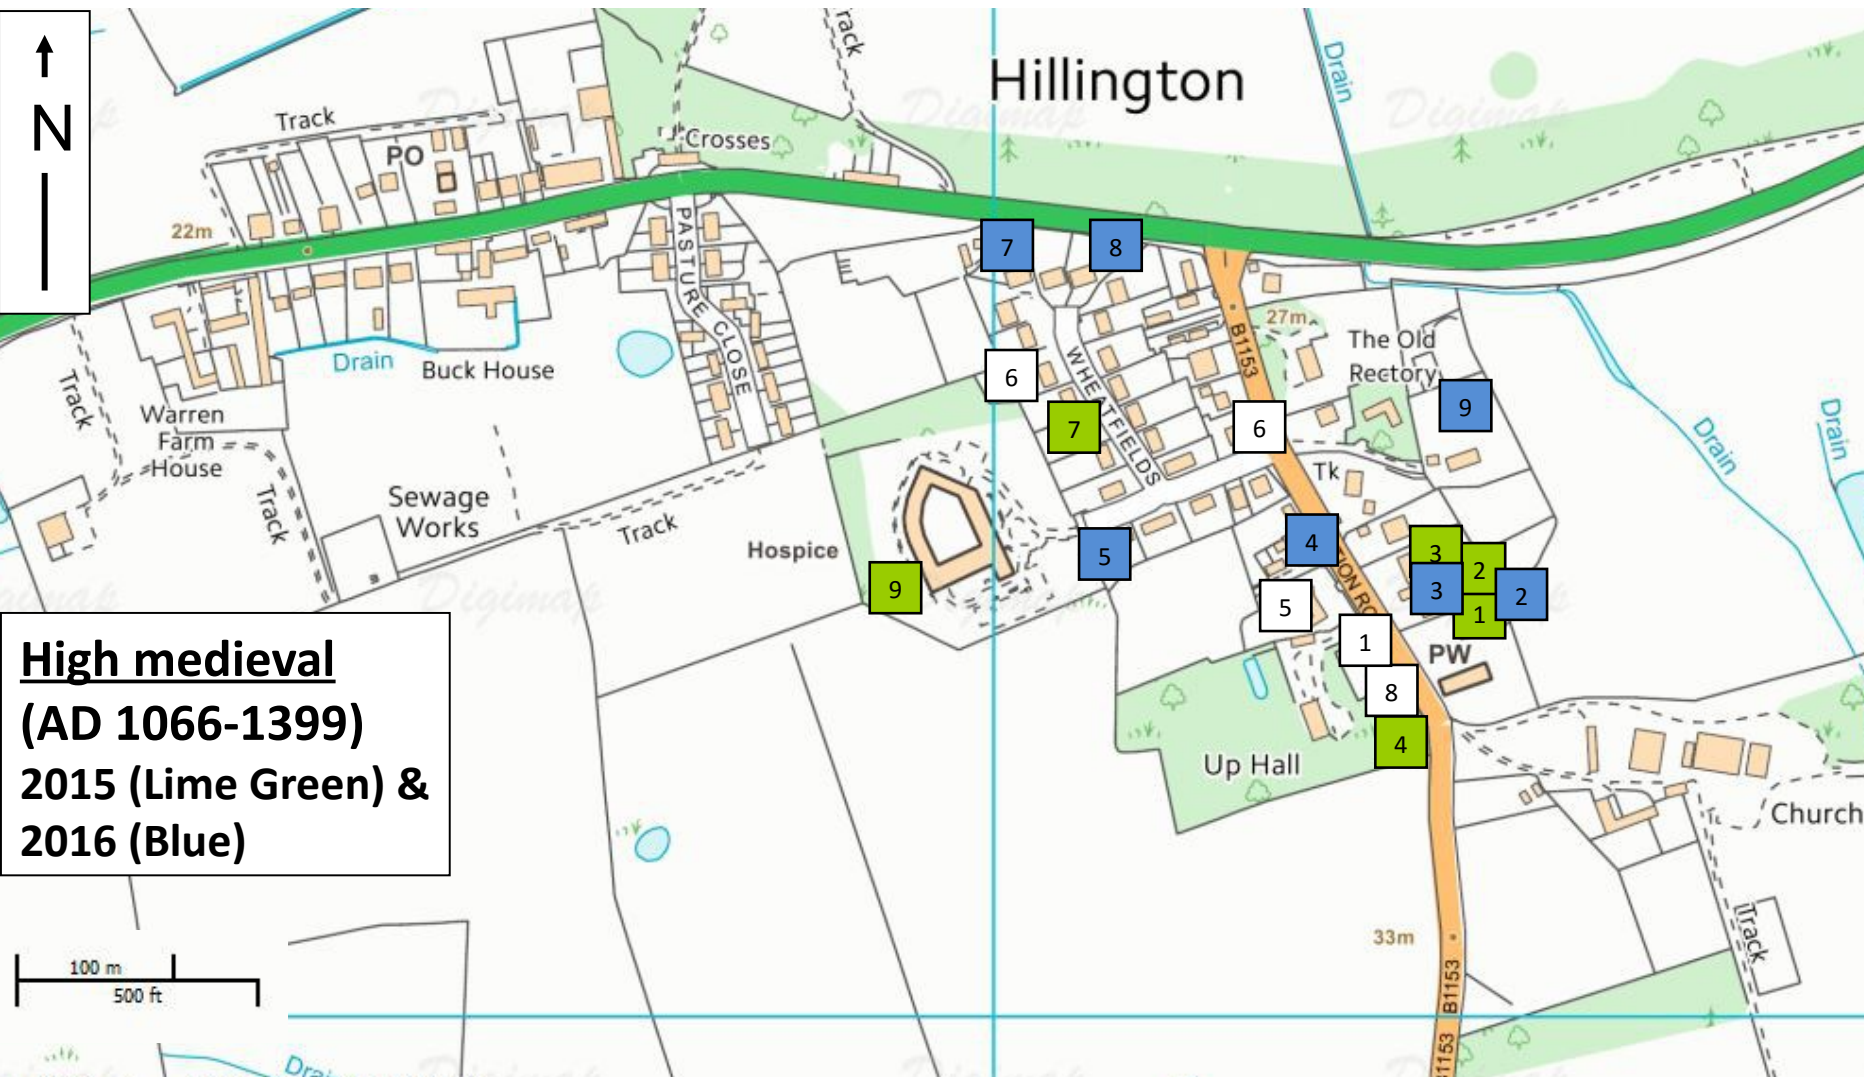

Hillington

Hillington
Test Pit Locations
2015 (Lime Green) &
2016 (Blue)

100 m
500 ft

Hillington

**Late Bronze Age
(1200-800 BC)
2015 (Lime Green) &
2016 (Blue)**

100 m
500 ft

Hillington

Roman
(AD 43-410)
2015 (Lime Green) &
2016 (Blue)

Hillington

**Early Anglo Saxon
(AD 410-699)
2015 (Lime Green) &
2016 (Blue)**

100 m
500 ft

Hillington

**Middle Anglo Saxon
(AD 700-849)
2015 (Lime Green) &
2016 (Blue)**

100 m
500 ft

Hillington

**Late Anglo Saxon
(AD 850-1065)
2015 (Lime Green) &
2016 (Blue)**

100 m
500 ft

Hillington

**High medieval
(AD 1066-1399)
2015 (Lime Green) &
2016 (Blue)**

100 m
500 ft

Hillington

**Late medieval
(AD 1400-1539)
2015 (Lime Green) &
2016 (Blue)**

100 m
500 ft

Hillington

**Post medieval
(AD 1540-1799)
2015 (Lime Green) &
2016 (Blue)**

100 m
500 ft

Hillington

Victorian
(AD 1800-1900)
2015 (Lime Green) &
2016 (Blue)

100 m
500 ft