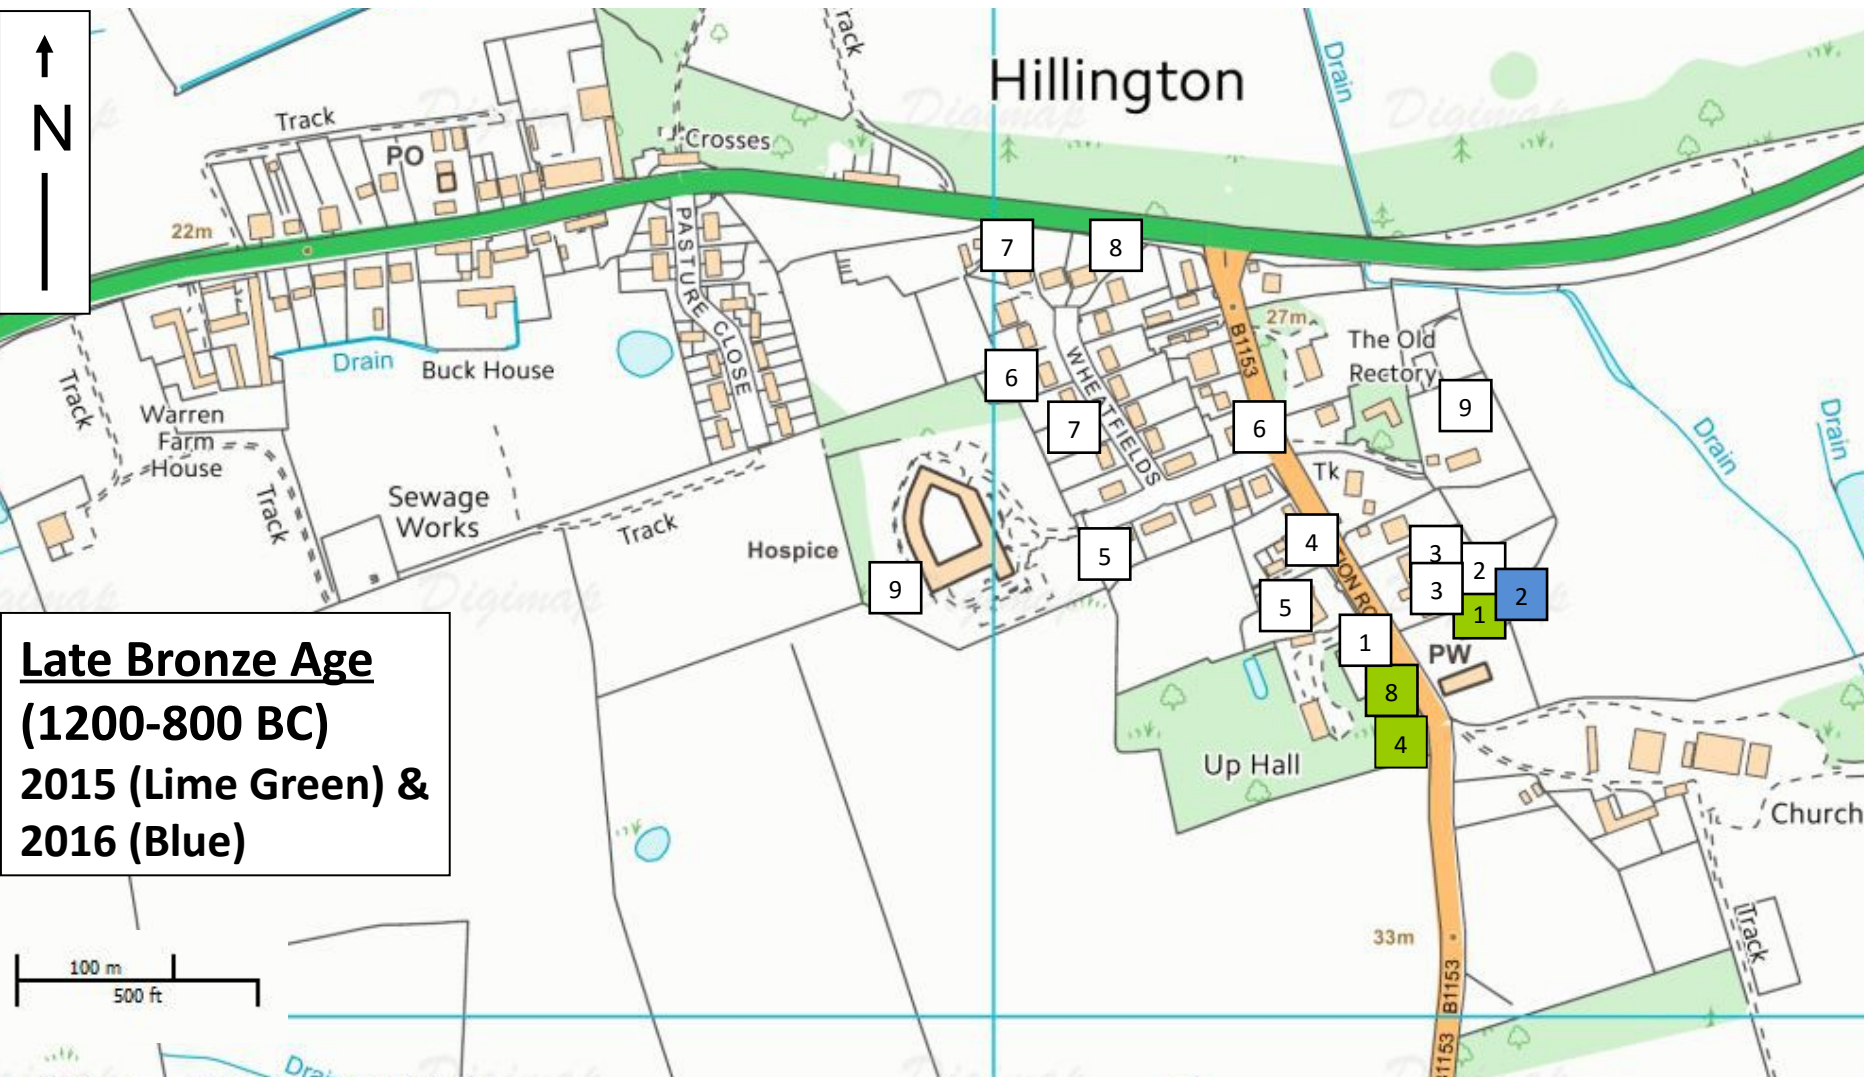

Hillington

Hillington
Test Pit Locations
2015 (Lime Green) &
2016 (Blue)

100 m
500 ft

Hillington

**Late Bronze Age
(1200-800 BC)
2015 (Lime Green) &
2016 (Blue)**

100 m
500 ft

Hillington

Roman
(AD 43-410)
2015 (Lime Green) &
2016 (Blue)

Hillington

**Early Anglo Saxon
(AD 410-699)
2015 (Lime Green) &
2016 (Blue)**

100 m
500 ft

Hillington

**Middle Anglo Saxon
(AD 700-849)
2015 (Lime Green) &
2016 (Blue)**

100 m
500 ft

Hillington

**Late Anglo Saxon
(AD 850-1065)
2015 (Lime Green) &
2016 (Blue)**

100 m
500 ft

Hillington

**High medieval
(AD 1066-1399)
2015 (Lime Green) &
2016 (Blue)**

100 m
500 ft

Hillington

**Late medieval
(AD 1400-1539)
2015 (Lime Green) &
2016 (Blue)**

100 m
500 ft

Hillington

**Post medieval
(AD 1540-1799)
2015 (Lime Green) &
2016 (Blue)**

100 m
500 ft

Hillington

Victorian
(AD 1800-1900)
2015 (Lime Green) &
2016 (Blue)

100 m
500 ft