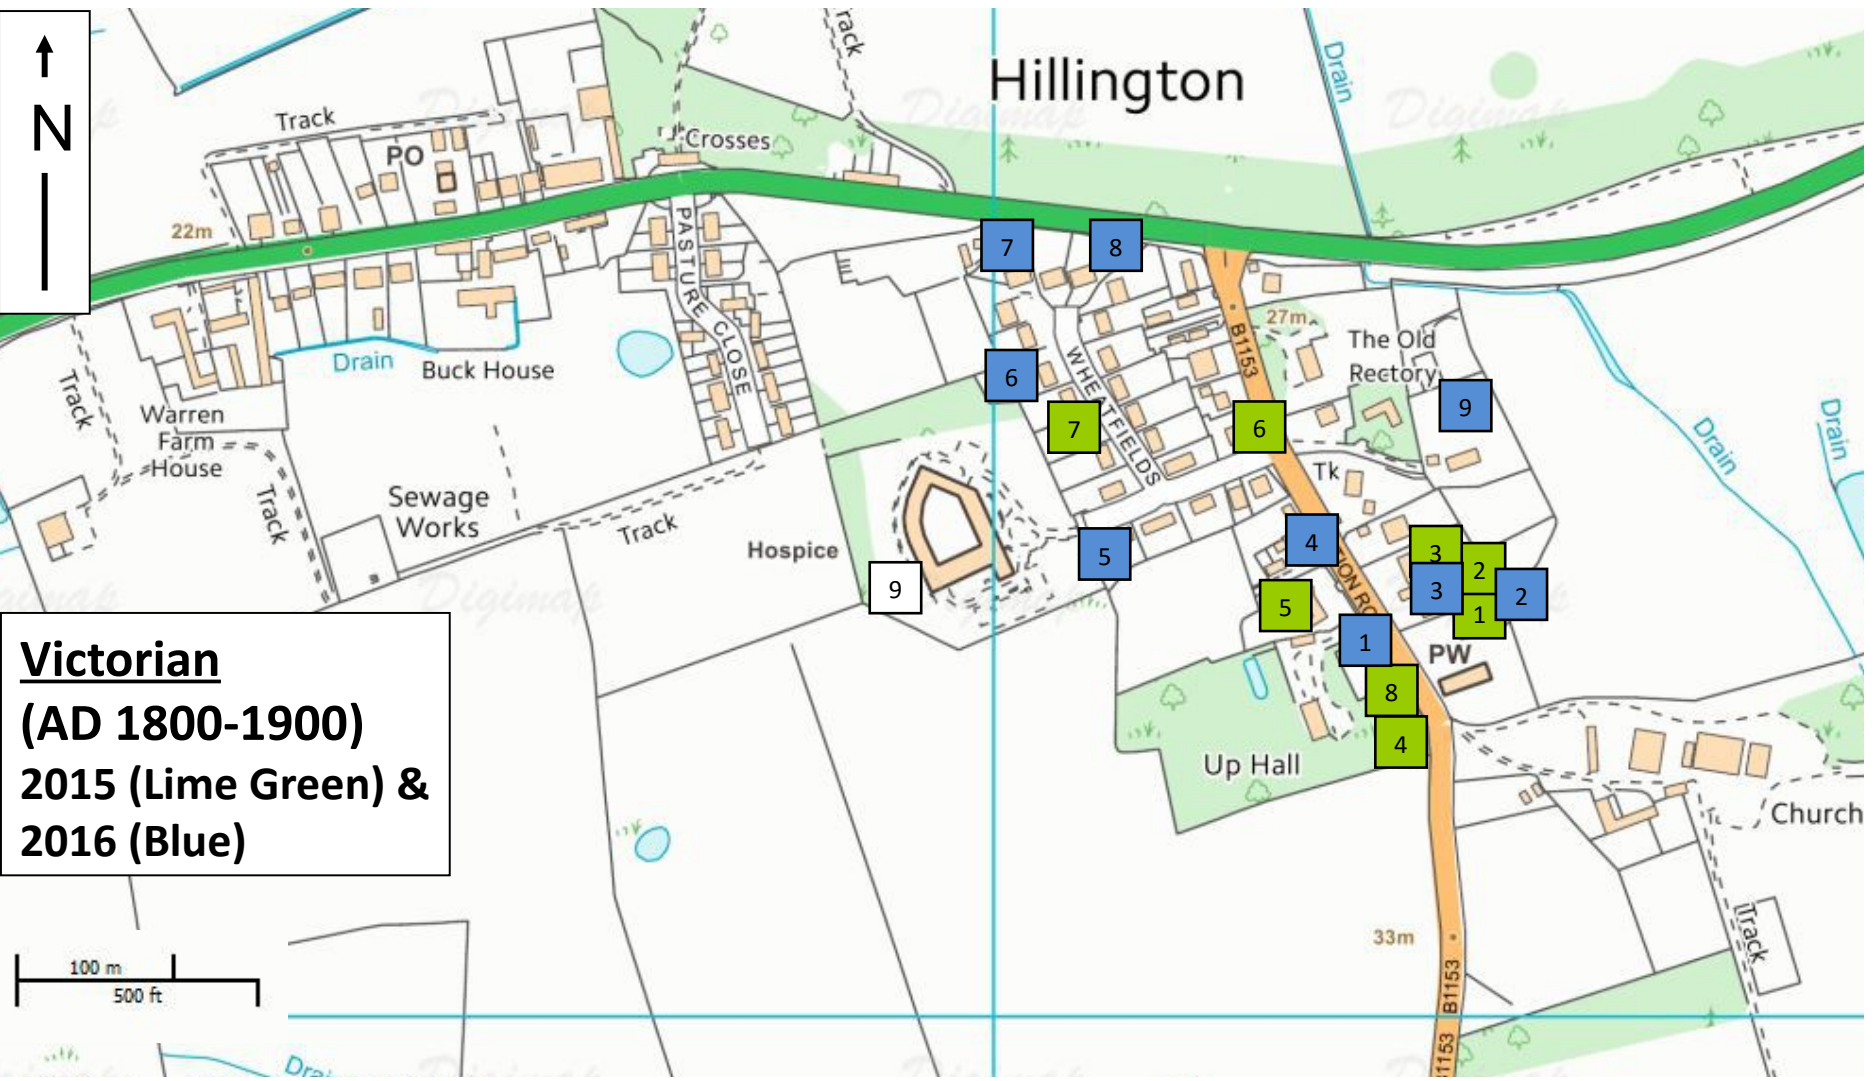

Hillington

**Early Anglo Saxon
(AD 410-699)
2015 (Lime Green) &
2016 (Blue)**

100 m
500 ft

Hillington

**Middle Anglo Saxon
(AD 700-849)
2015 (Lime Green) &
2016 (Blue)**

100 m
500 ft

Hillington

**Late Anglo Saxon
(AD 850-1065)
2015 (Lime Green) &
2016 (Blue)**

100 m
500 ft

Hillington

**High medieval
(AD 1066-1399)
2015 (Lime Green) &
2016 (Blue)**

100 m
500 ft

Hillington

**Late medieval
(AD 1400-1539)
2015 (Lime Green) &
2016 (Blue)**

100 m
500 ft

Hillington

**Post medieval
(AD 1540-1799)
2015 (Lime Green) &
2016 (Blue)**

100 m
500 ft

Hillington

Victorian
(AD 1800-1900)
2015 (Lime Green) &
2016 (Blue)

100 m
500 ft