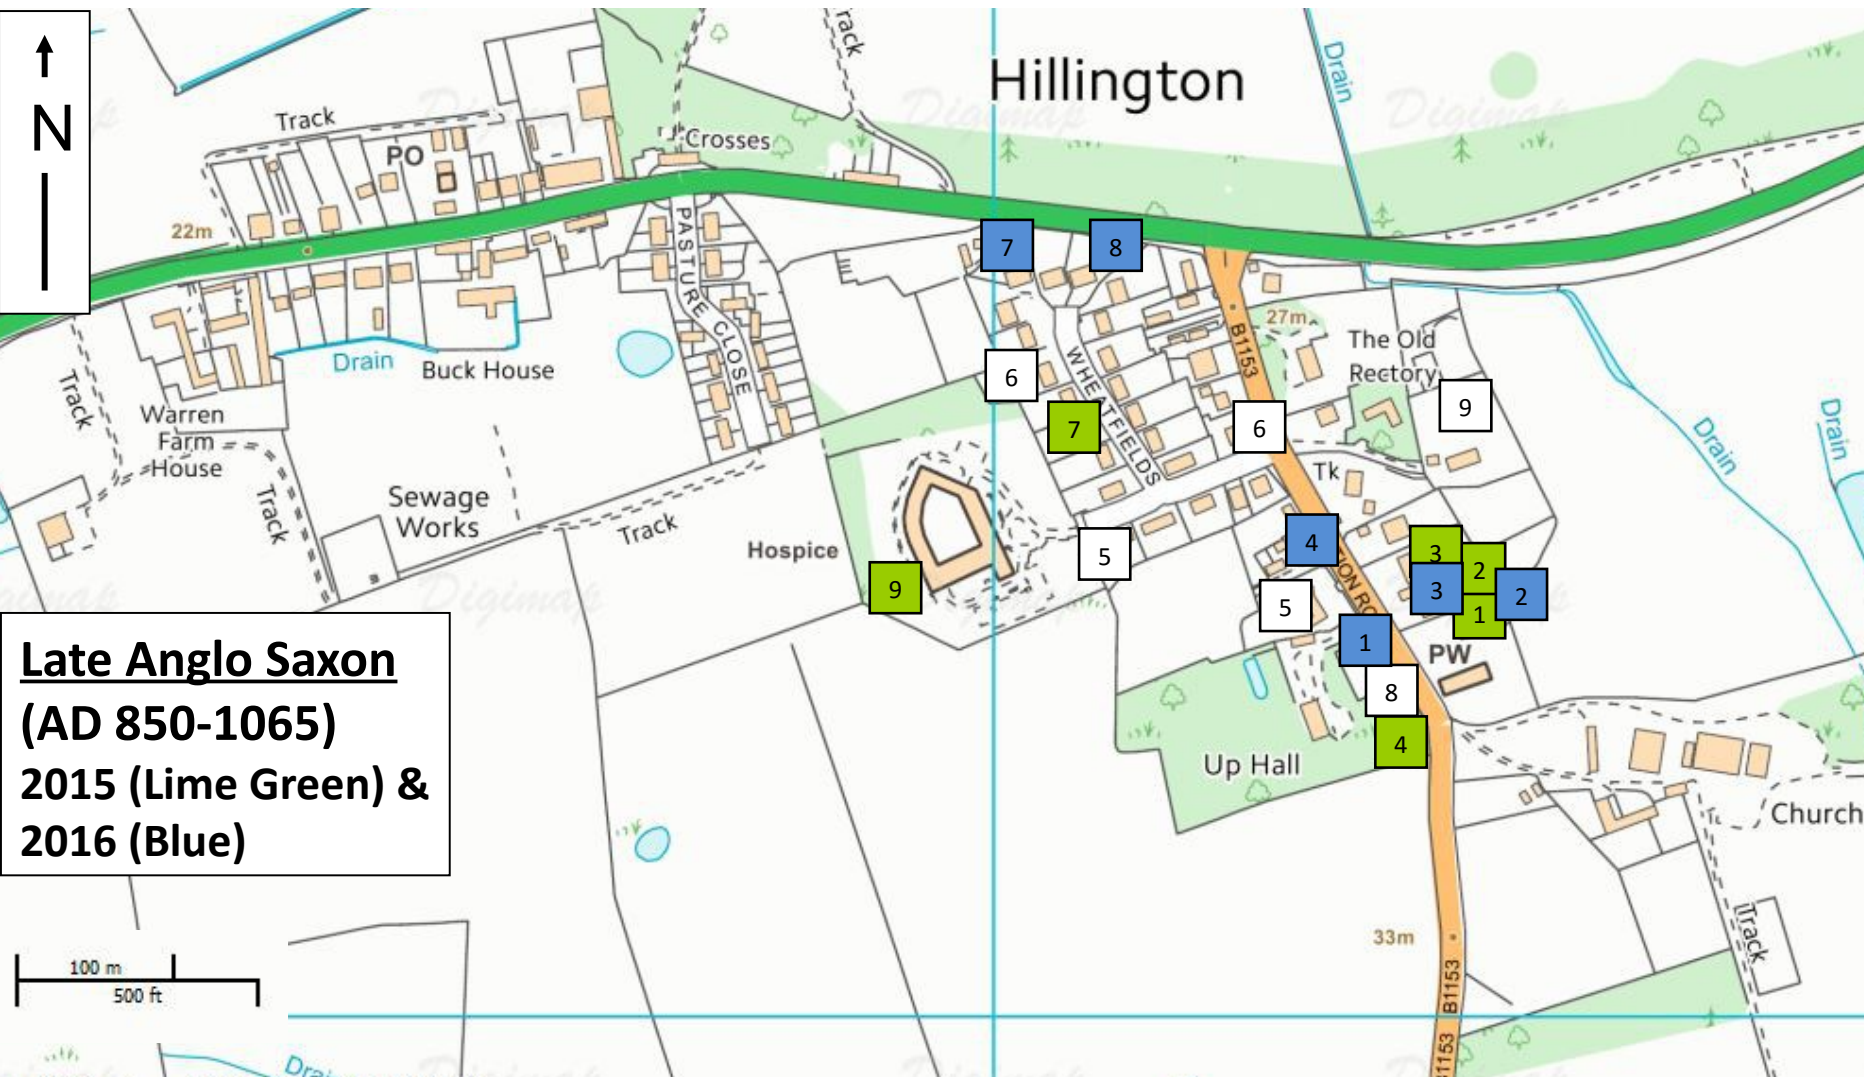

Hillington

Hillington
Test Pit Locations
2015 (Lime Green) &
2016 (Blue)

100 m
500 ft

Hillington

**Late Bronze Age
(1200-800 BC)
2015 (Lime Green) &
2016 (Blue)**

100 m
500 ft

Hillington

Roman
(AD 43-410)
2015 (Lime Green) &
2016 (Blue)

Hillington

**Early Anglo Saxon
(AD 410-699)
2015 (Lime Green) &
2016 (Blue)**

100 m
500 ft

Hillington

**Middle Anglo Saxon
(AD 700-849)
2015 (Lime Green) &
2016 (Blue)**

100 m
500 ft

Hillington

**Late Anglo Saxon
(AD 850-1065)
2015 (Lime Green) &
2016 (Blue)**

100 m
500 ft

Hillington

**High medieval
(AD 1066-1399)
2015 (Lime Green) &
2016 (Blue)**

100 m
500 ft

Hillington

**Late medieval
(AD 1400-1539)
2015 (Lime Green) &
2016 (Blue)**

100 m
500 ft

Hillington

**Post medieval
(AD 1540-1799)
2015 (Lime Green) &
2016 (Blue)**

100 m
500 ft

Hillington

Victorian
(AD 1800-1900)
2015 (Lime Green) &
2016 (Blue)

100 m
500 ft