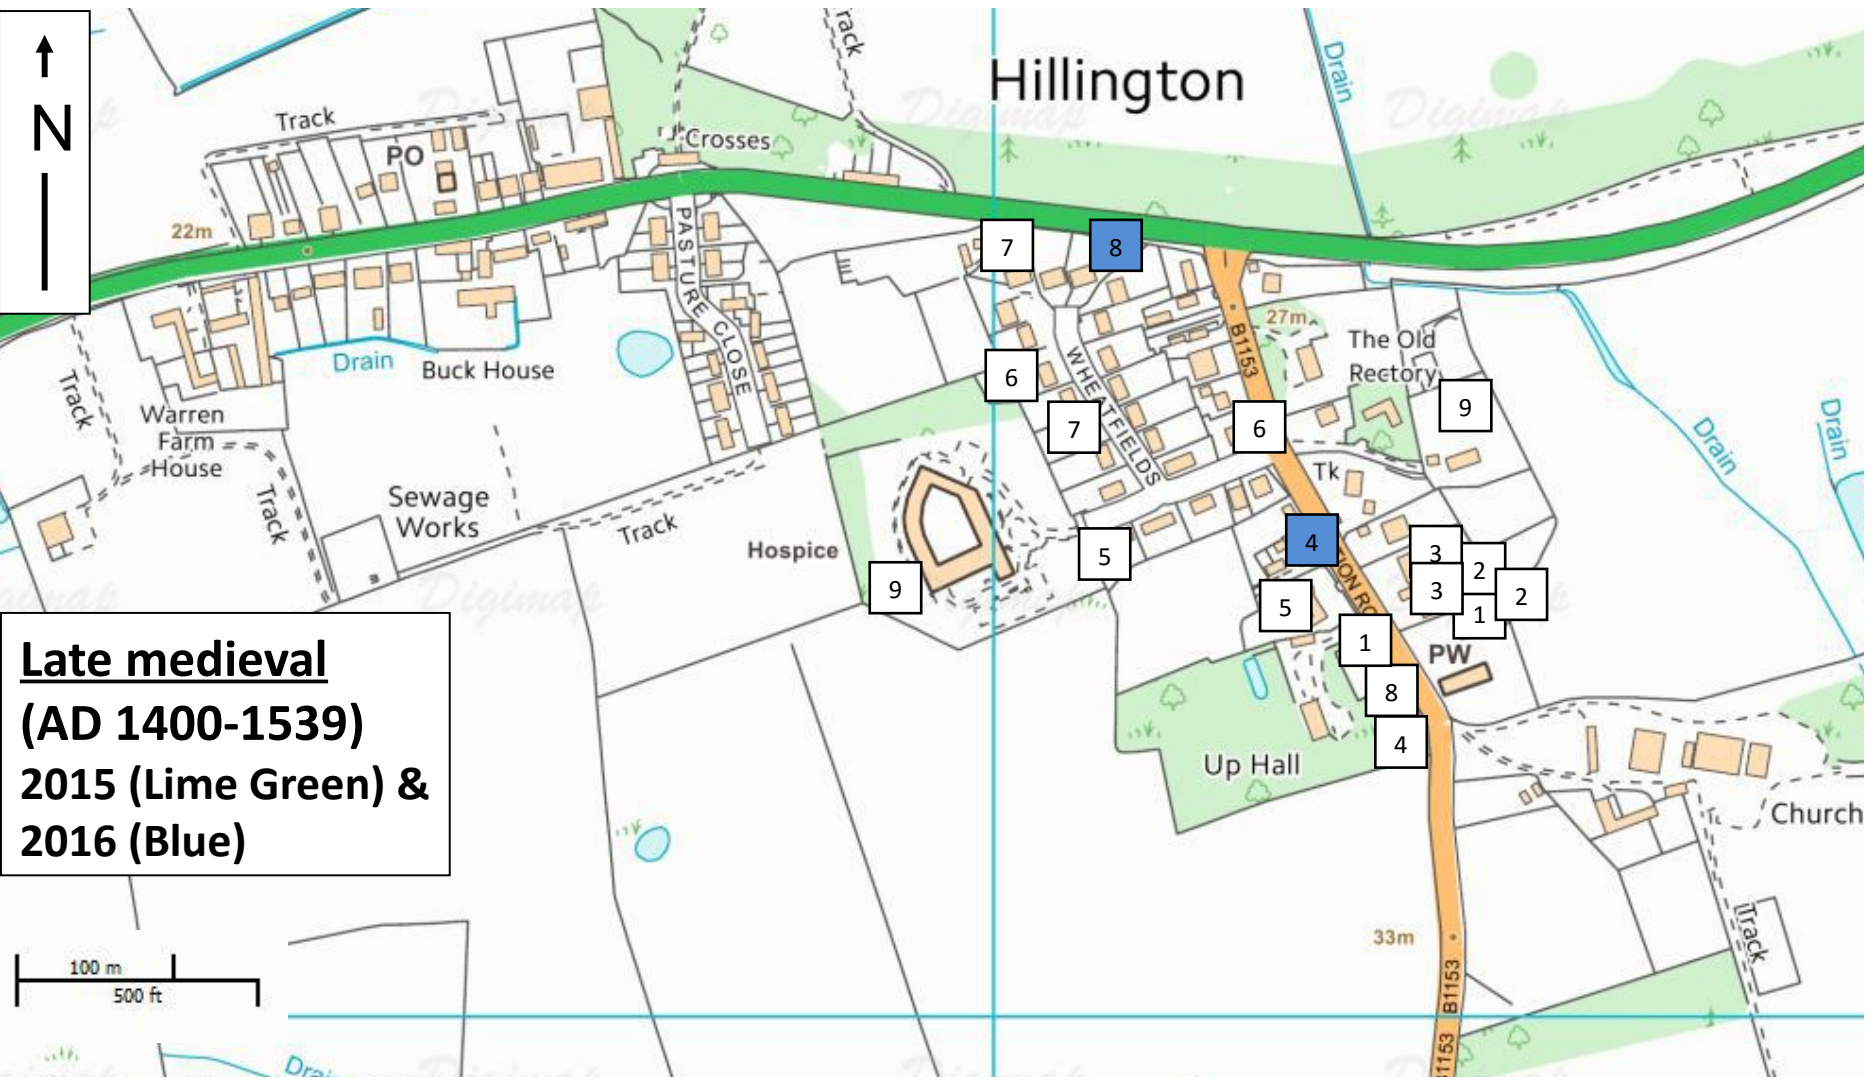

Hillington

Hillington
Test Pit Locations
2015 (Lime Green) &
2016 (Blue)

100 m
500 ft

Hillington

**Late Bronze Age
(1200-800 BC)
2015 (Lime Green) &
2016 (Blue)**

100 m
500 ft

Hillington

Roman
(AD 43-410)
2015 (Lime Green) &
2016 (Blue)

Hillington

**Early Anglo Saxon
(AD 410-699)
2015 (Lime Green) &
2016 (Blue)**

100 m
500 ft

Hillington

**Middle Anglo Saxon
(AD 700-849)
2015 (Lime Green) &
2016 (Blue)**

100 m
500 ft

Hillington

**Late Anglo Saxon
(AD 850-1065)
2015 (Lime Green) &
2016 (Blue)**

100 m
500 ft

Hillington

**High medieval
(AD 1066-1399)
2015 (Lime Green) &
2016 (Blue)**

100 m
500 ft

Hillington

**Late medieval
(AD 1400-1539)
2015 (Lime Green) &
2016 (Blue)**

100 m
500 ft

Hillington

**Post medieval
(AD 1540-1799)
2015 (Lime Green) &
2016 (Blue)**

100 m
500 ft

Hillington

Victorian
(AD 1800-1900)
2015 (Lime Green) &
2016 (Blue)

100 m
500 ft